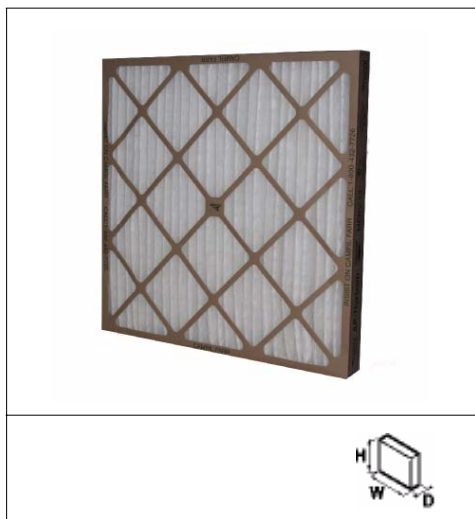

AP-Thirteen

Advantages

- **MERV 13 performance in a 2" or 4" depth to meet LEED requirements**
- **Radial pleats with welded wire backing for higher dust holding capacity and longer life**
- **Biodegradable Kraft board frame creates a rigid and durable enclosure, manufactured under Sustainable Forestry Initiative (SFI)**

Description: High efficiency synthetic pleated media, welded wire media support and Kraft board enclosing frame manufactured under the Sustainable Forestry Initiative.

Typical applications: Stand-alone filter for rooftops, split systems, free-standing units and package systems and air handlers.

Efficiency: MERV 13 per ASHRAE Standard 52.2, meeting current requirements for LEED.

Media: Synthetic fibers in a uniform lofted media blanket.

Recommended final pressure drop: 1.0" w.g. when operated at 500 fpm. System design may dictate alternative changeout point.